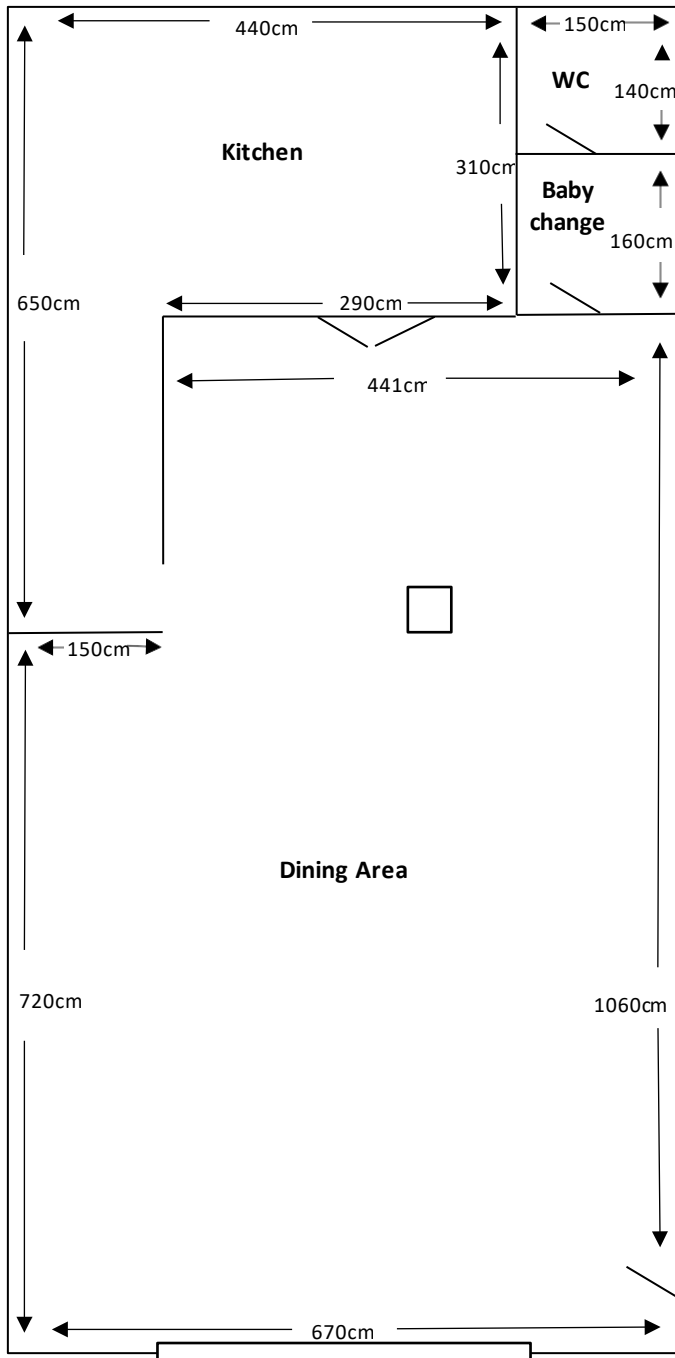

FLOOR PLAN – GESHMAK, CLIVE ST, CAERPHILLY

SCALE = 1:100